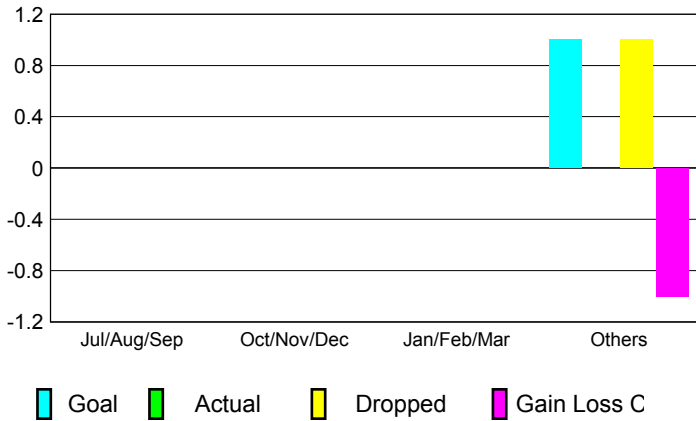

GMT: **SHINOBU GOTO**

Location: **JAPAN**

GMT CA: **5**

**CLUBS**

Month	New Club Goal	Actual New Clubs	Actual Dropped Clubs	Gain/Loss of Clubs
<b>2012-2013</b>				
Jul/Aug/Sep	0	0	0	0
Oct/Nov/Dec	0	0	0	0
Jan/Feb/Mar	0	0	0	0
Apr/May/June	1	0	1	-1
<b>Totals</b>	<b>1</b>	<b>0</b>	<b>1</b>	<b>-1</b>

**Club Results 2012-2013**  
Goal, New, Dropped, Gain/Loss

**MEMBERSHIP**

Month	Net Memb Goal	Actual New Memb	Actual Dropped Memb	Gain/Loss of Memb
<b>2012-2013</b>				
Jul/Aug/Sep	10	63	51	12
Oct/Nov/Dec	20	20	53	-33
Jan/Feb/Mar	10	36	28	8
Apr/May/June	50	23	118	-95
<b>Totals</b>	<b>90</b>	<b>142</b>	<b>250</b>	<b>-108</b>