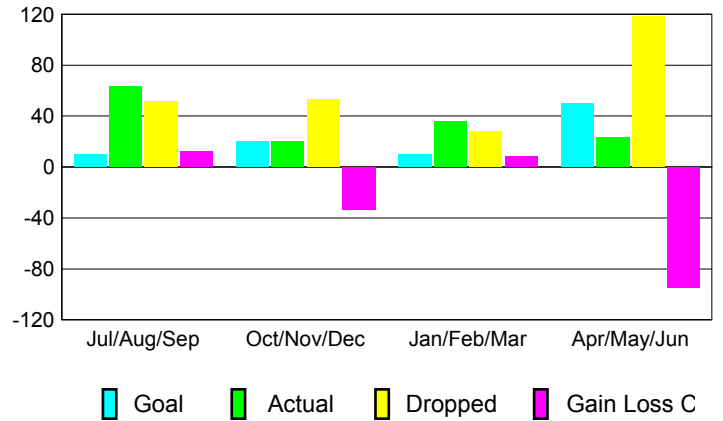

Membership Results 2012-2013
Goal, New, Dropped, Gain/Loss